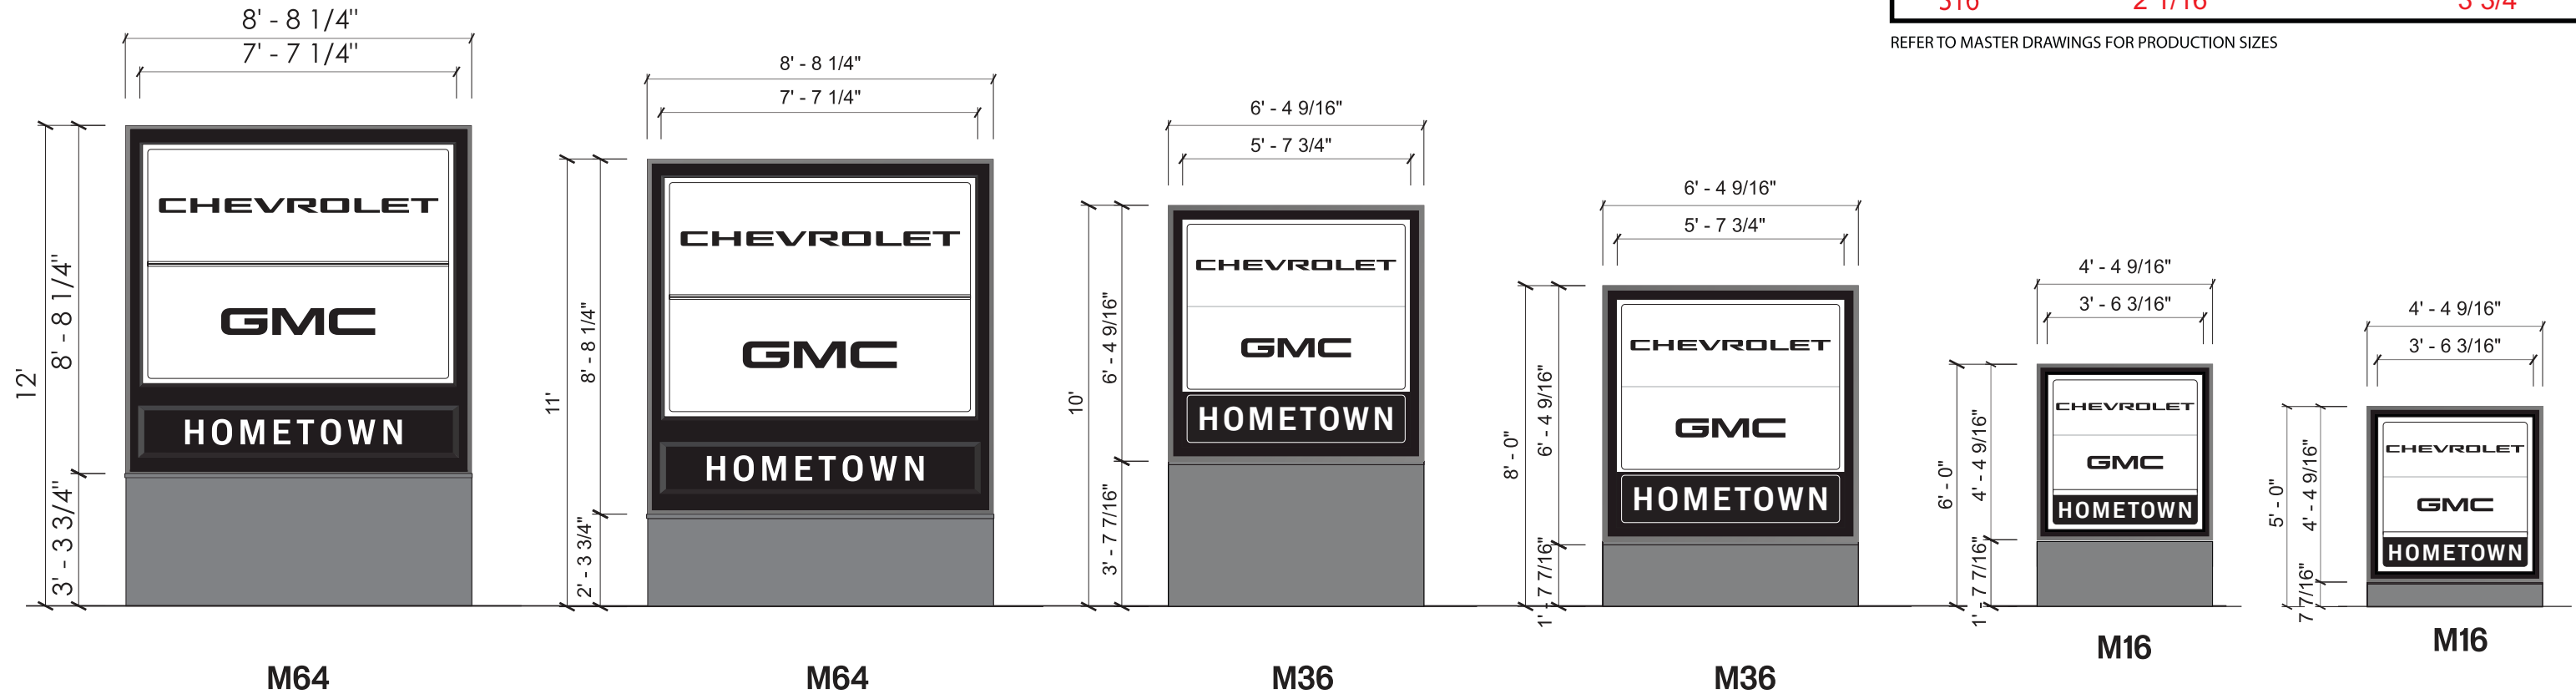

CHEVROLET GMC SIGN FAMILY

COPY SIZE BY SIGN		
SIGN	CHEVROLET	GMC
P245	7 5/8"	1'-2 1/16"
P137	5 5/8"	10 7/16"
P92	5 5/8"	8"
S64	4 3/8"	8"
P38	3 1/8"	5 11/16"
S36	3 1/8"	5 11/16"
S16	2 1/16"	3 3/4"

REFER TO MASTER DRAWINGS FOR PRODUCTION SIZES