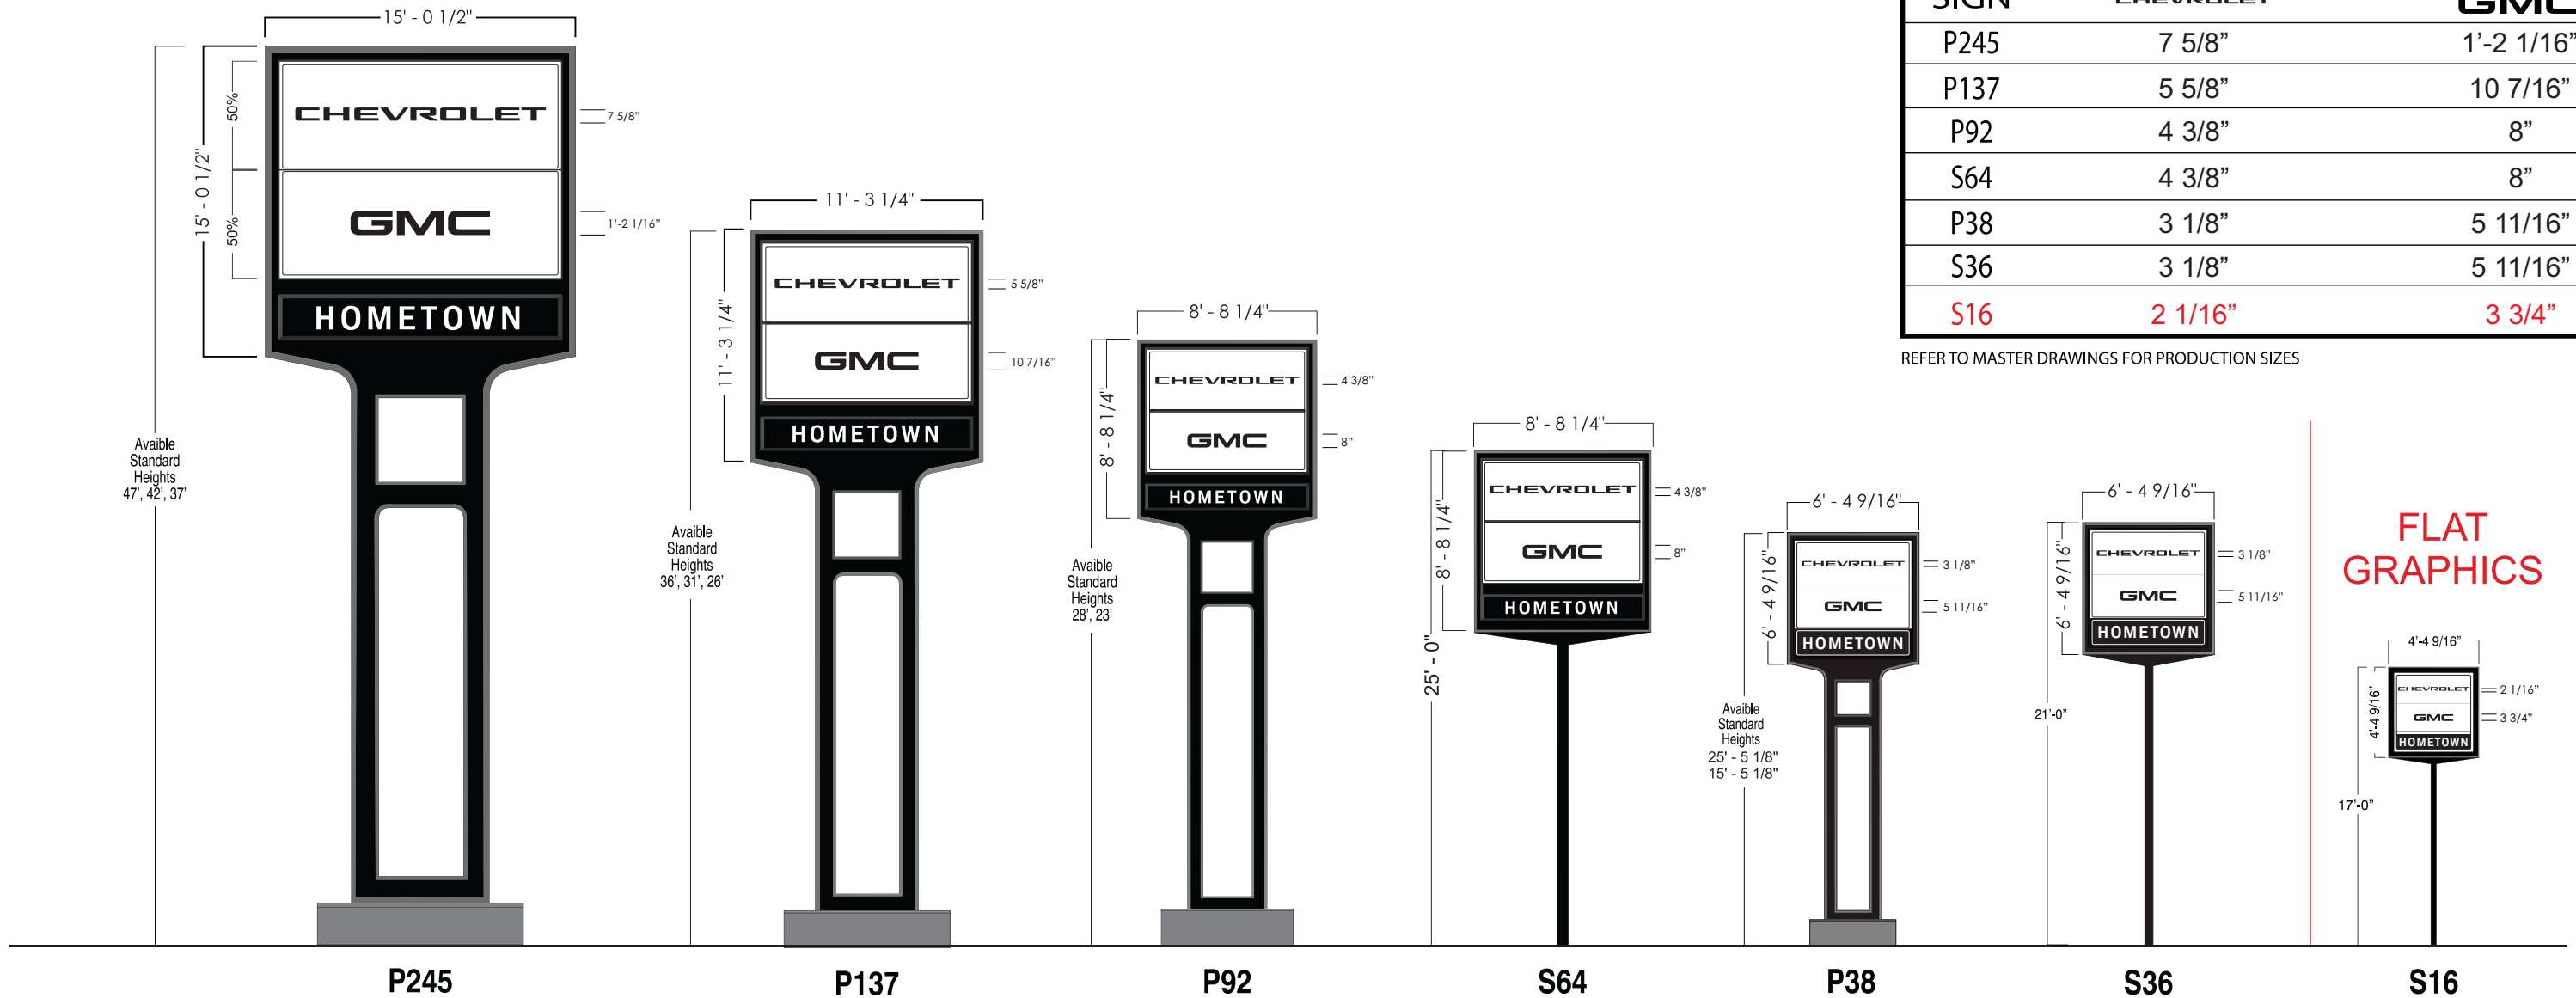

CHEVROLET GMC SIGN FAMILY

COPY SIZE BY SIGN		
SIGN	CHEVROLET	GMC
P245	7 5/8"	1'-2 1/16"
P137	5 5/8"	10 7/16"
P92	4 3/8"	8"
S64	4 3/8"	8"
P38	3 1/8"	5 11/16"
S36	3 1/8"	5 11/16"
S16	2 1/16"	3 3/4"

REFER TO MASTER DRAWINGS FOR PRODUCTION SIZES